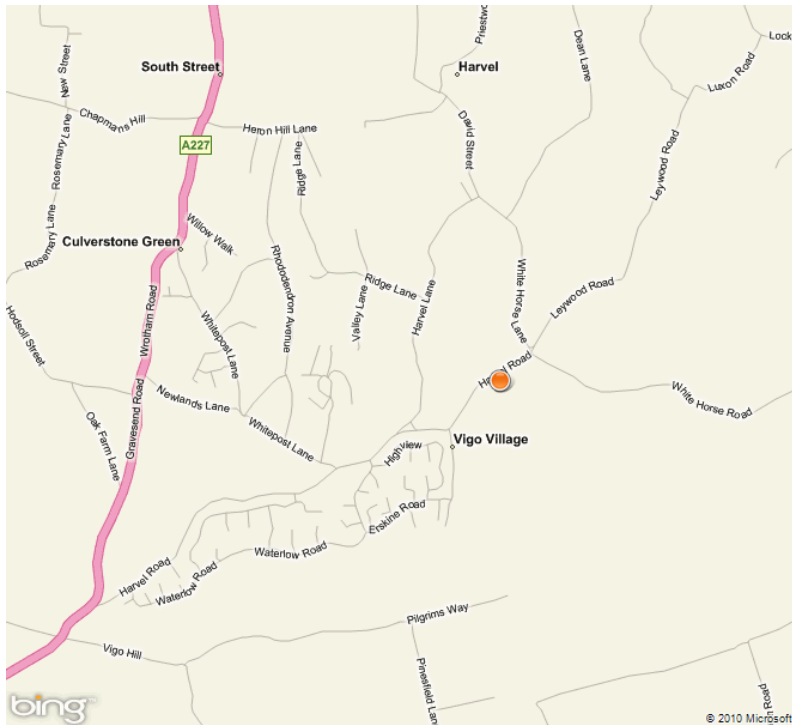

PLEASE NOTE NEW VENUE

Directions: From M20 eastbound, leave at junction 2. From M20 westbound, join the M26 and leave immediately at junction 2A. From M26 east or westbound, leave at junction 2A. Then for both follow signs for A227 towards Meopham and Gravesend. From the M2/A227 turn southwards onto the A227 and pass through Meopham. Vigo RFC is just east of Vigo Village. The entrance will be marked with archery target signs on the day.

Invicta Coaching Group

The "Springboard" Tournament

Will be held on

Sunday, 17 July 2011

at

Vigo Rugby Football Club
Swanswood
Harvel Road
Vigo Village
DA13 0UA